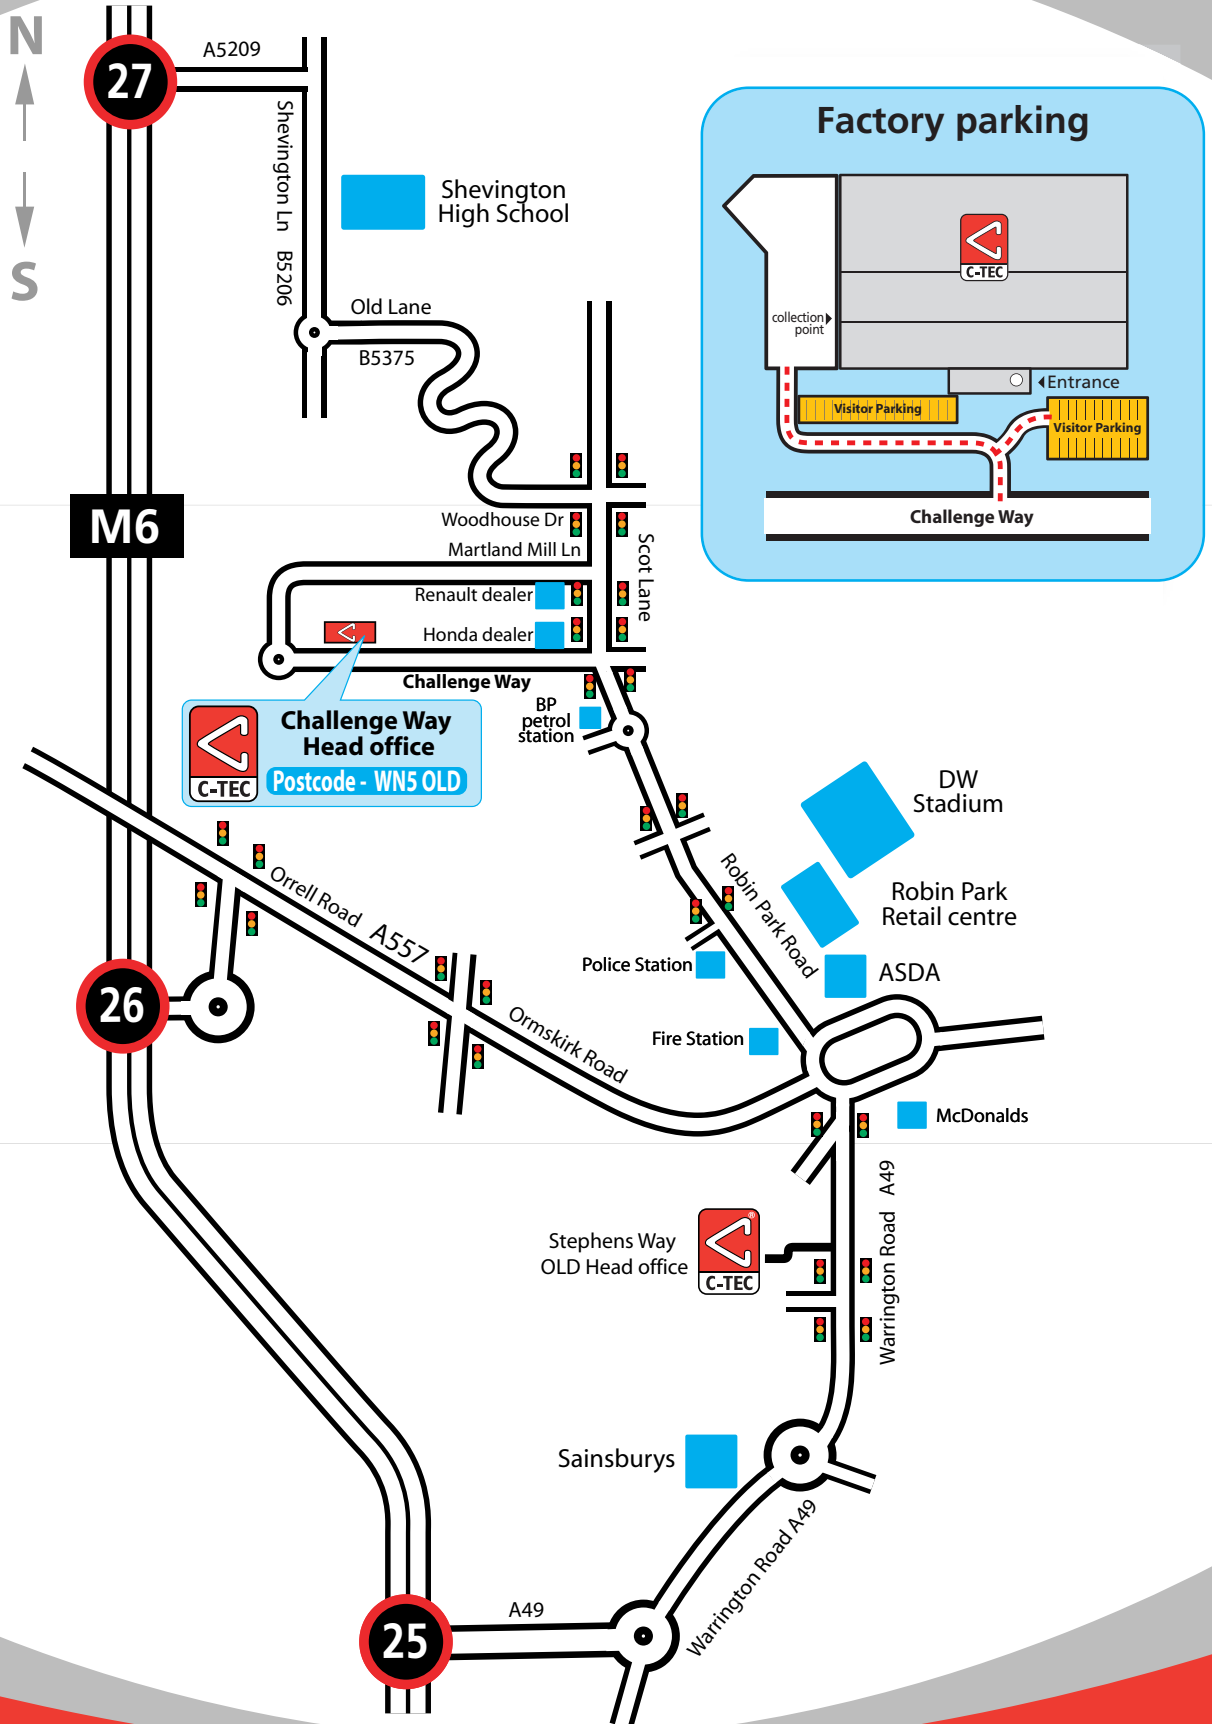

HOW TO GET TO C-TEC

CHALLENGE WAY, MARTLAND PARK, WIGAN WN5 0LD, UNITED KINGDOM
Tel: 01942 322744. Fax: 01942 829867. E-Mail: sales@c-tec.co.uk
For further information, please visit our website at www.c-tec.com