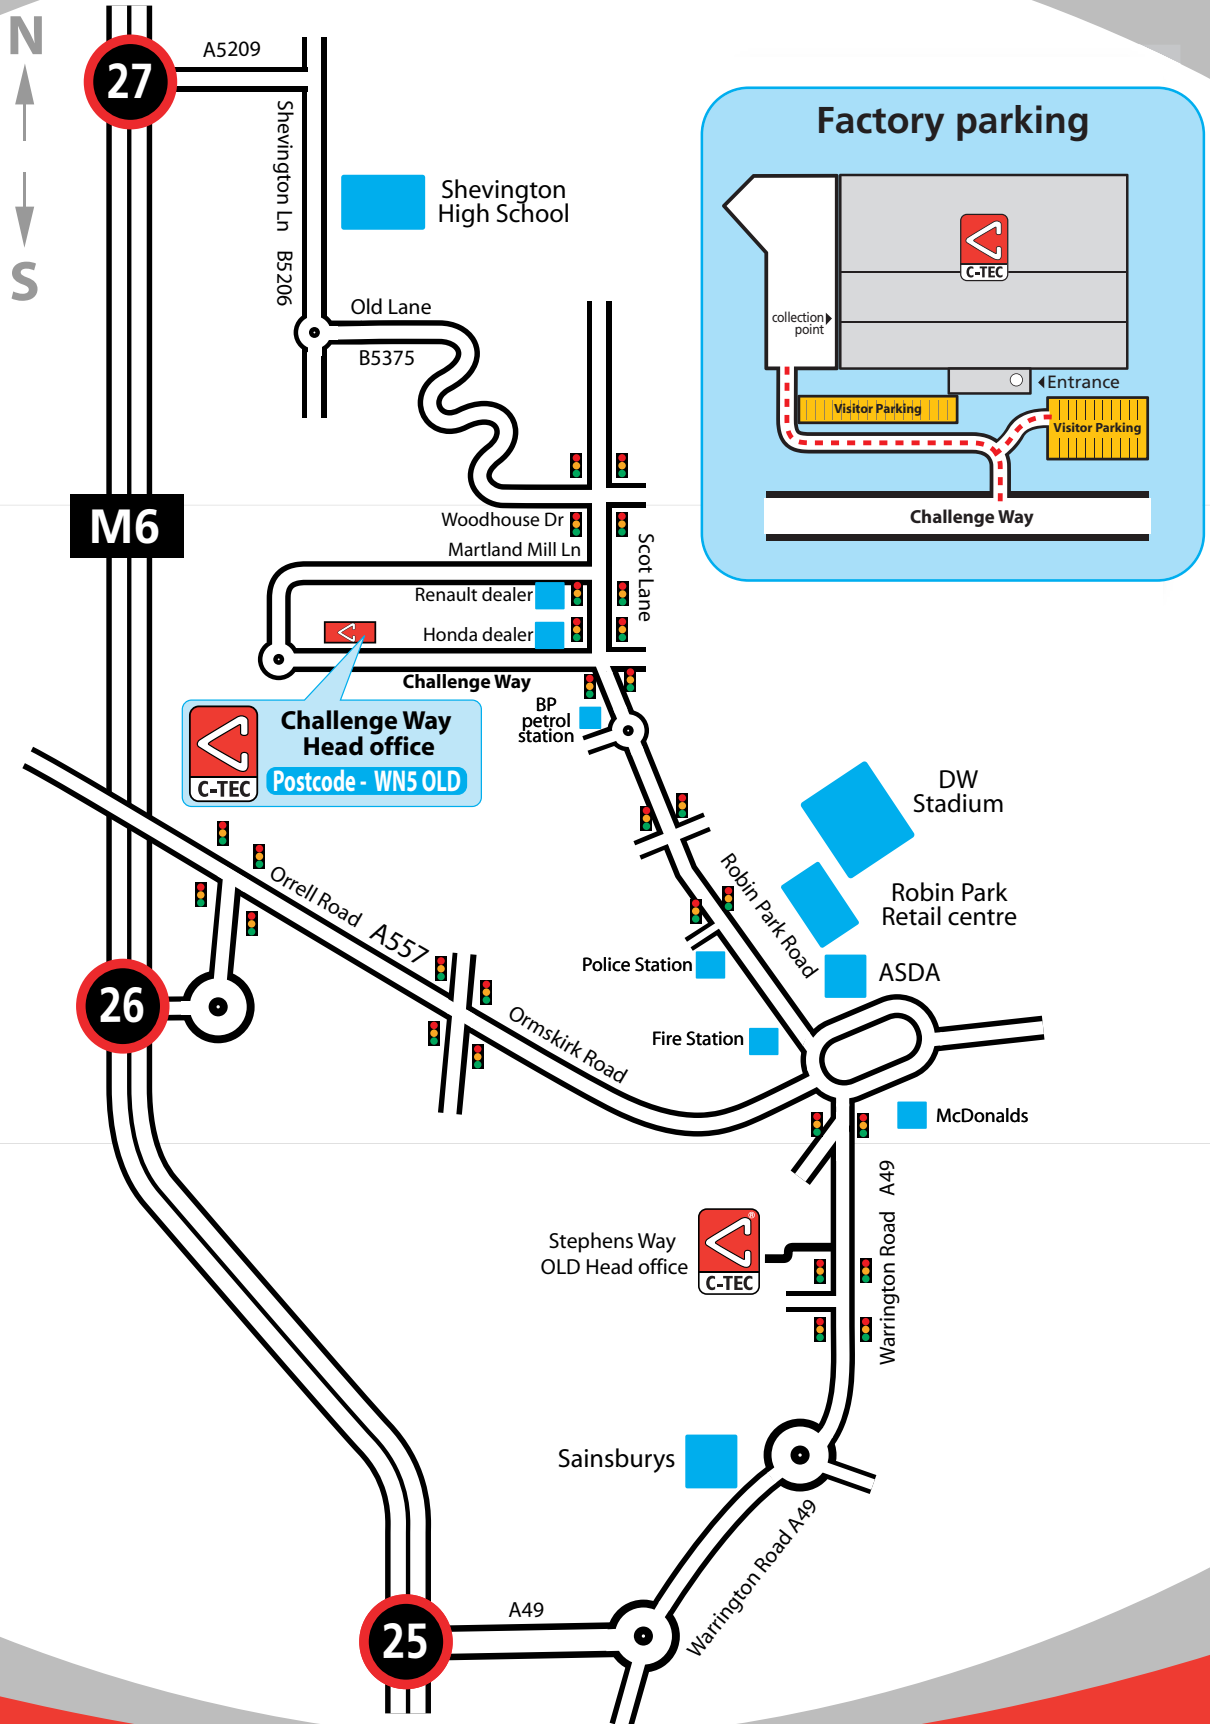

# HOW TO GET TO C-TEC

CHALLENGE WAY, MARTLAND PARK, WIGAN WN5 0LD, UNITED KINGDOM  
Tel: 01942 322744. Fax: 01942 829867. E-Mail: sales@c-tec.co.uk  
For further information, please visit our website at [www.c-tec.co.uk](http://www.c-tec.co.uk)